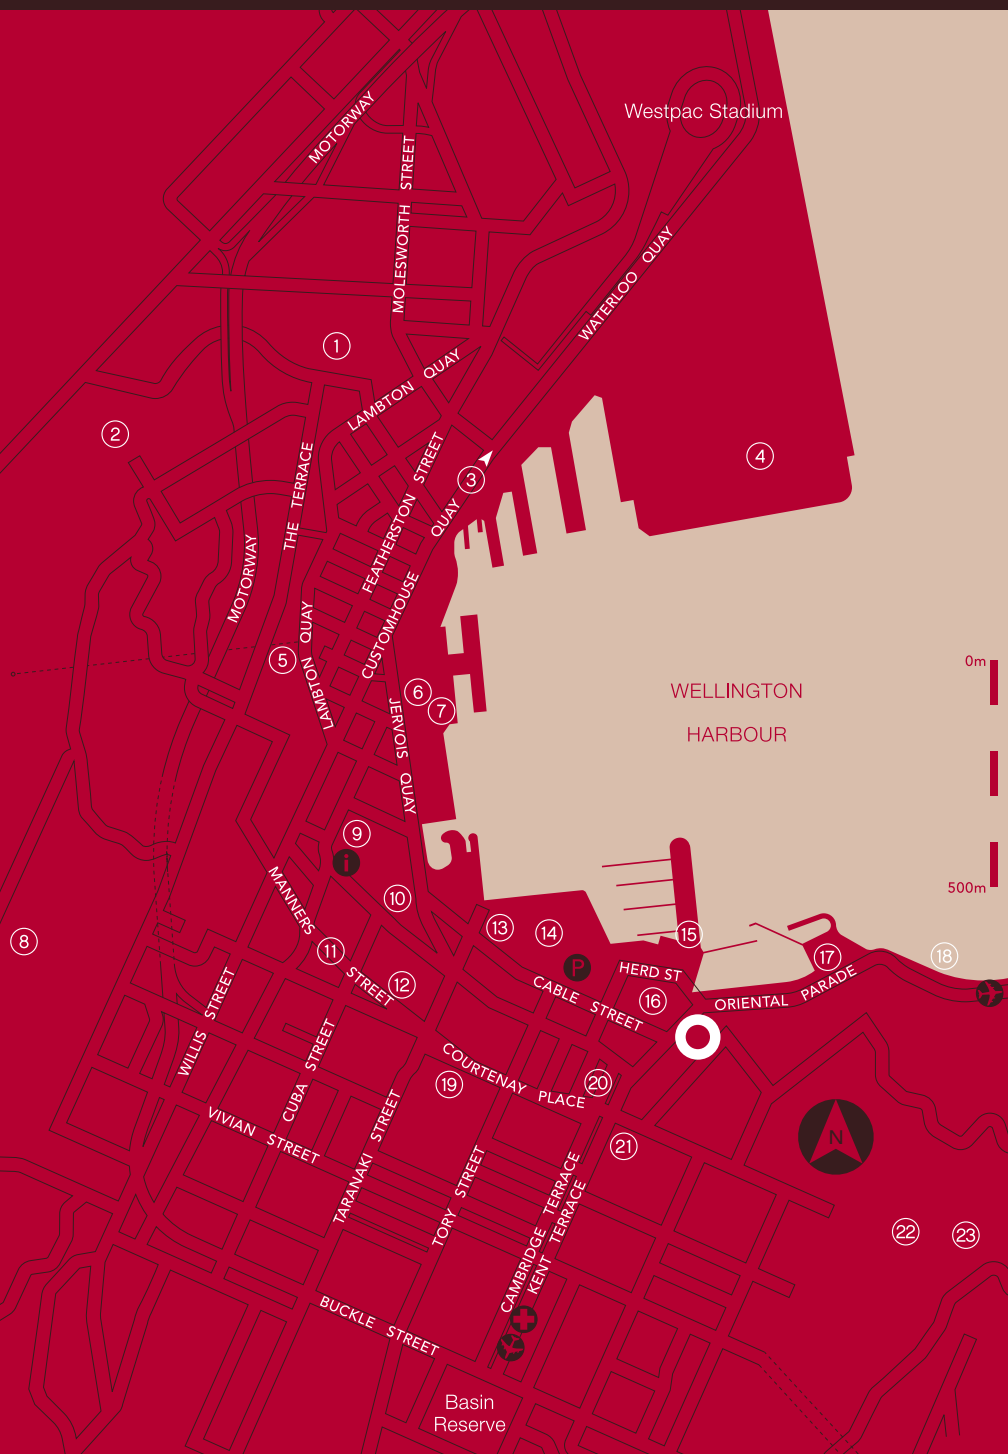

# location

OHTEL is adjacent to Wellington's principal entertainment precinct, and en route to the city from the international airport. Major attractions such as Te Papa, Oriental Bay beach, theatres, restaurants & clubs, are a stone's throw away. Beyond, the city hub creates a picturesque night-time backdrop.

- OHTEL
- 1 Parliament Buildings/Beehive
- 2 Botanic Garden
- 3 To Interislander Ferry Terminal & Stadium
- 4 Container Terminal
- 5 Cable Car
- 6 Museum of Wellington City & Sea
- 7 The Events Centre Wellington
- 8 Victoria University
- 9 Civic Square  
City Gallery  
Wellington i-SITE Visitor Centre
- 10 Wellington Convention Centre  
Wellington Town Hall
- 11 Manners Mall
- 12 The Opera House
- 13 Circa Theatre
- 14 Museum of New Zealand  
Te Papa Tongarewa
- 15 Overseas Terminal
- 16 Waitangi Park
- 17 Freyberg Pool & Gym
- 18 Oriental Bay Beach
- 19 St James Theatre
- 20 Downstage Theatre
- 21 Embassy Theatre
- 22 Town Belt
- 23 Mount Victoria Lookout
- ⊕ To Wellington Hospital
- ✈ To Airport

well positioned